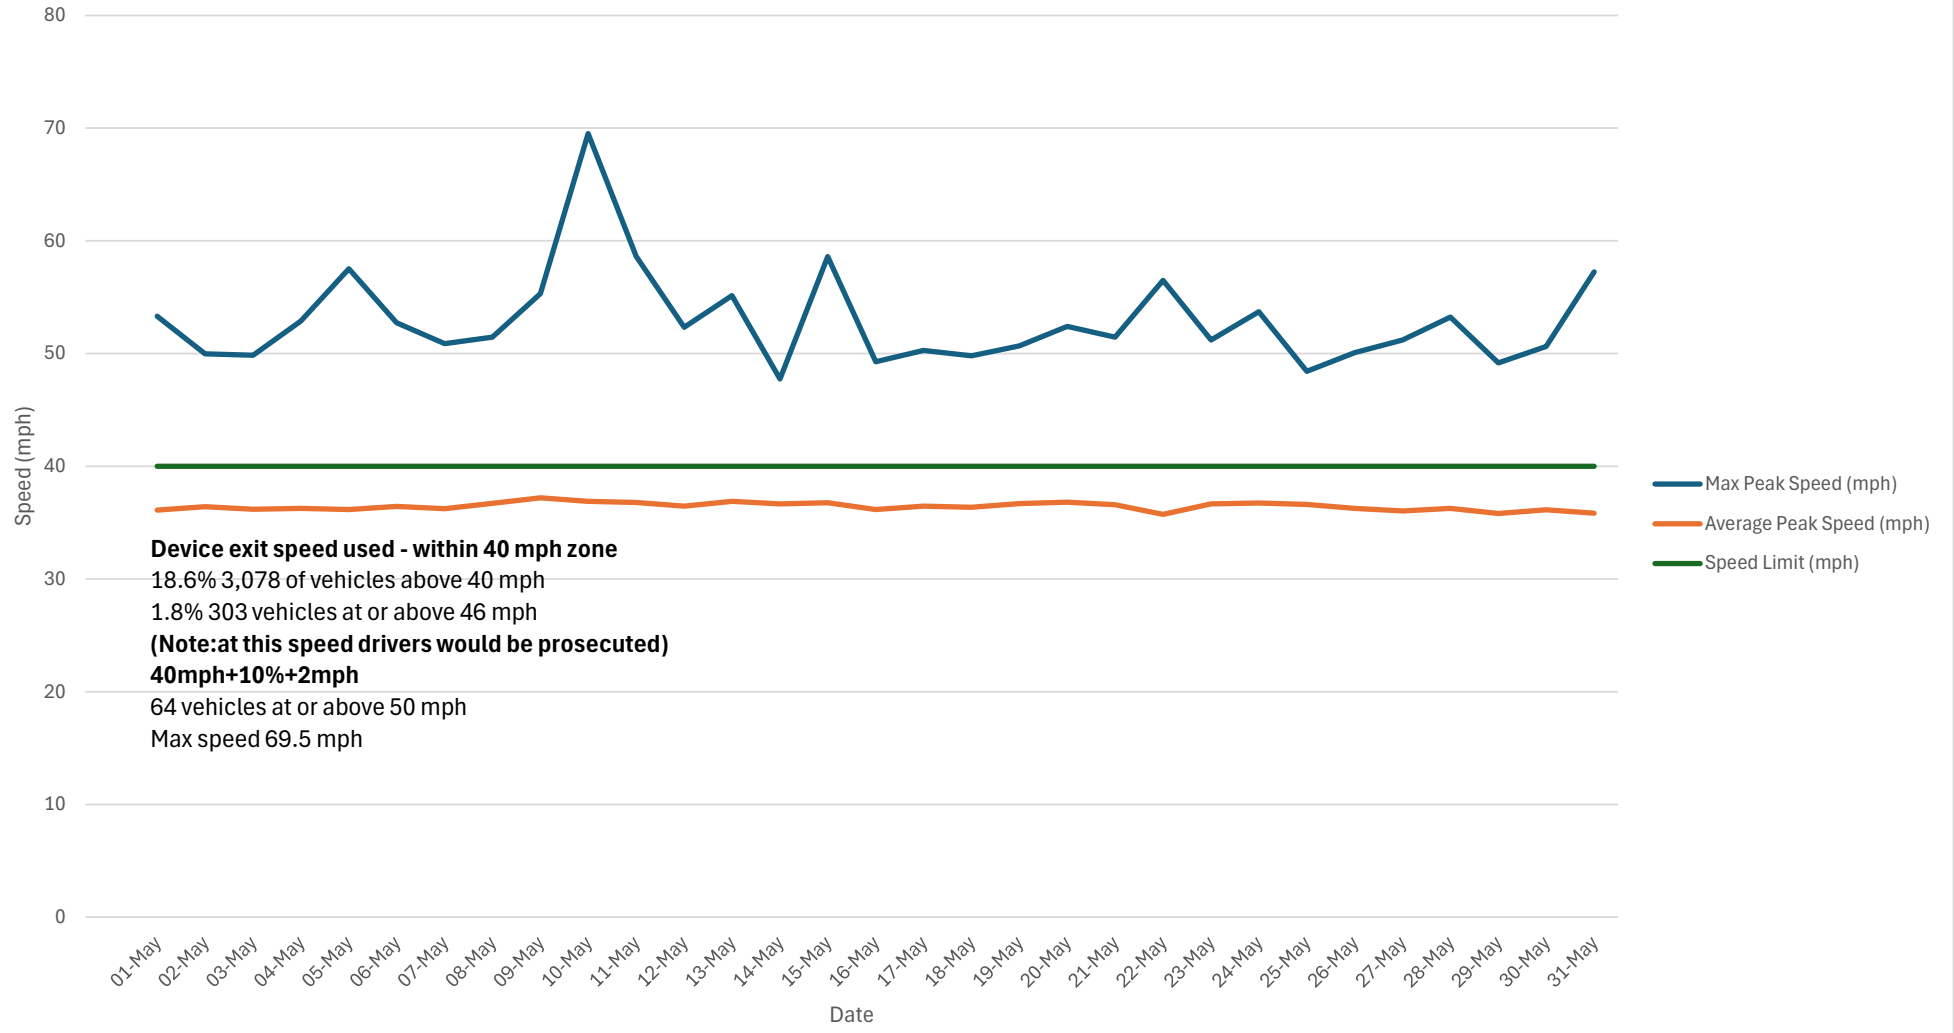

### Fingerpost Lane - May 2024

**Device exit speed used - within 40 mph zone**  
 18.6% 3,078 of vehicles above 40 mph  
 1.8% 303 vehicles at or above 46 mph  
**(Note:at this speed drivers would be prosecuted)**  
**40mph+10%+2mph**  
 64 vehicles at or above 50 mph  
 Max speed 69.5 mph

— Max Peak Speed (mph)  
 — Average Peak Speed (mph)  
 — Speed Limit (mph)